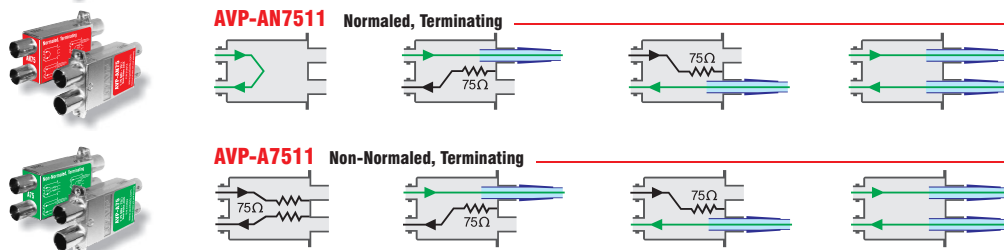

Video Jack Normaling

SuperHD+ Series Midsize 3.0 GHz Dual Jacks

Video Jack Normaling

SuperHD+ Series Standard Size 3.0 GHz Dual Jacks

SuperHD Series Standard Size 1.75 GHz Dual Jacks

Legend

- A:** AVP
- M:** 3.0 GHz Midsize
- S:** 3.0 GHz Standard Size
- N:** Normaled
- 75:** 75 ohm Terminated
- R:** Rear Mount
-  Video Patch Cord