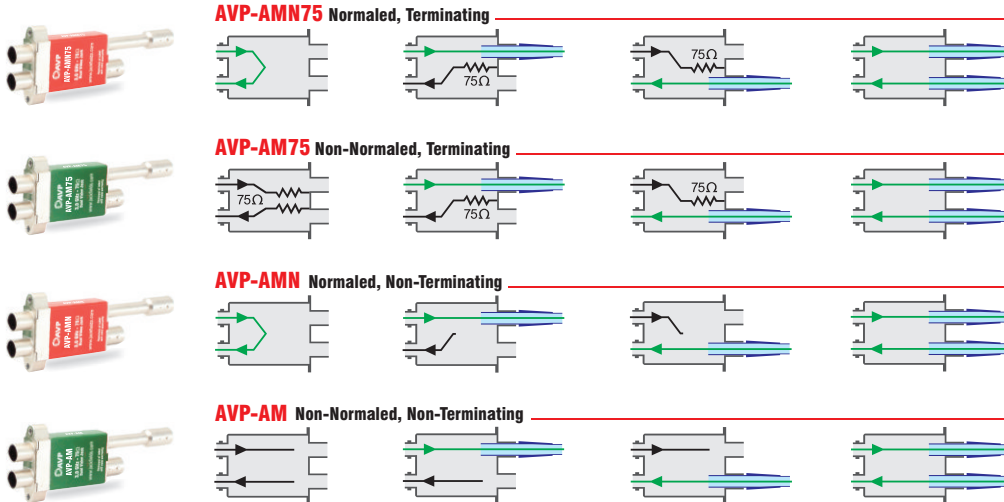

Video Jack Normaling

SuperHD+ Series Midsize 3.0 GHz Dual Jacks

Video Jack Normaling

SuperHD+ Series Standard Size 3.0 GHz Dual Jacks

SuperHD Series Standard Size 1.75 GHz Dual Jacks

Legend

- A:** AVP
- M:** 3.0 GHz Midsize
- S:** 3.0 GHz Standard Size
- N:** Normaled
- 75:** 75 ohm Terminated
- R:** Rear Mount
-  Video Patch Cord