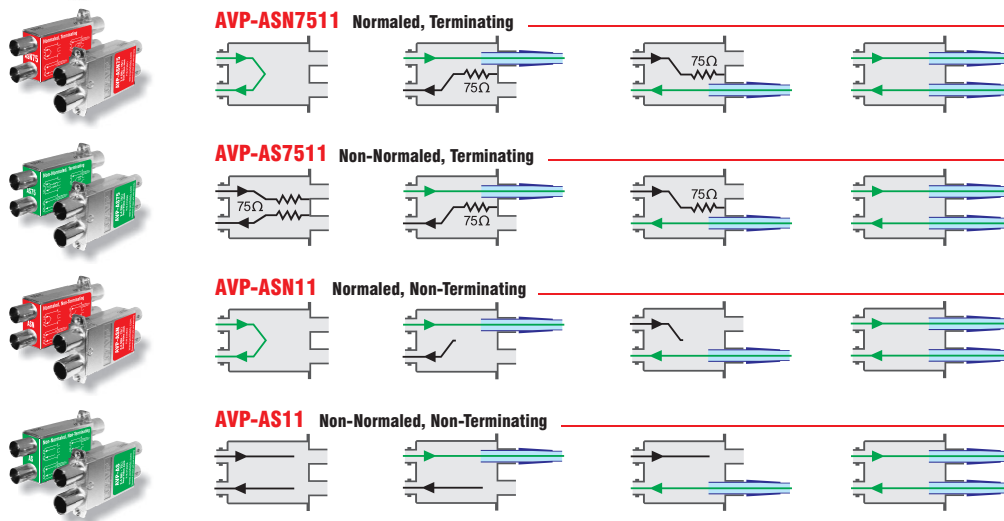

Video Jack Normaling

SuperHD+ Series Midsize 3.0 GHz Dual Jacks

Video Jack Normaling

SuperHD+ Series Standard Size 3.0 GHz Dual Jacks

SuperHD Series Standard Size 1.75 GHz Dual Jacks

Legend

- A:** AVP
- M:** 3.0 GHz Midsize
- S:** 3.0 GHz Standard Size
- N:** Normaled
- 75:** 75 ohm Terminated
- R:** Rear Mount
-  Video Patch Cord